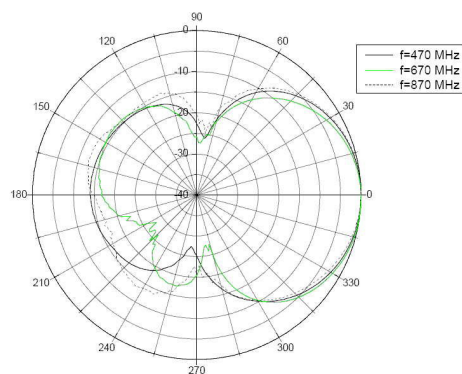

TECHNICAL SPECIFICATIONS

TYPE		DIGIT	DIGITactiva
Operating frequency	MHz	470 ÷ 860 (UHF: Ch.21 ÷ Ch.69)	
Gain	dB	4,5 ± 1,0	28
Polarity	/	horizontal (H)	
Noise figure	dB	/	2
Max. output signal level - for 2 TV signals	dBuV	/	103
Internal preamplifier power supply	/	/	adjustable power supply 230 VAC / 7÷12V DC (via coaxial cable and DC- separator)
Current consumption	mA	/	45 @ 12V DC
Mast diameter	mm	25 ÷ 45	
Color	/	blue*	

* other colors available upon request.

HORIZONTAL OPENING DIAGRAM