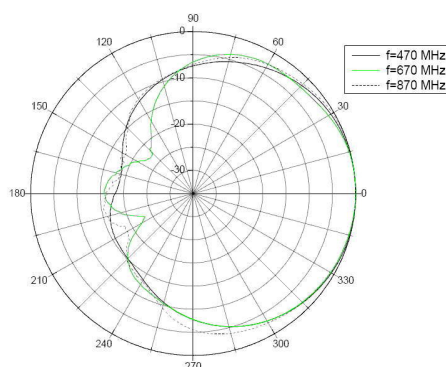

TECHNICAL SPECIFICATIONS

TYPE		DIGIT	DIGITactiva
Operating frequency	MHz	470 ÷ 860 (UHF: Ch.21 ÷ Ch.69)	
Gain	dB	4,5 ± 1,0	28
Polarity	/	horizontal (H)	
Noise figure	dB	/	2
Max. output signal level - for 2 TV signals	dBuV	/	103
Internal preamplifier power supply	/	/	adjustable power supply 230 VAC / 7÷12V DC (via coaxial cable and DC- separator)
Current consumption	mA	/	45 @ 12V DC
Mast diameter	mm	25 ÷ 45	
Color	/	blue*	

* other colors available upon request.

HORIZONTAL OPENING DIAGRAM

VERTICAL OPENING DIAGRAM

www.telmor.pl